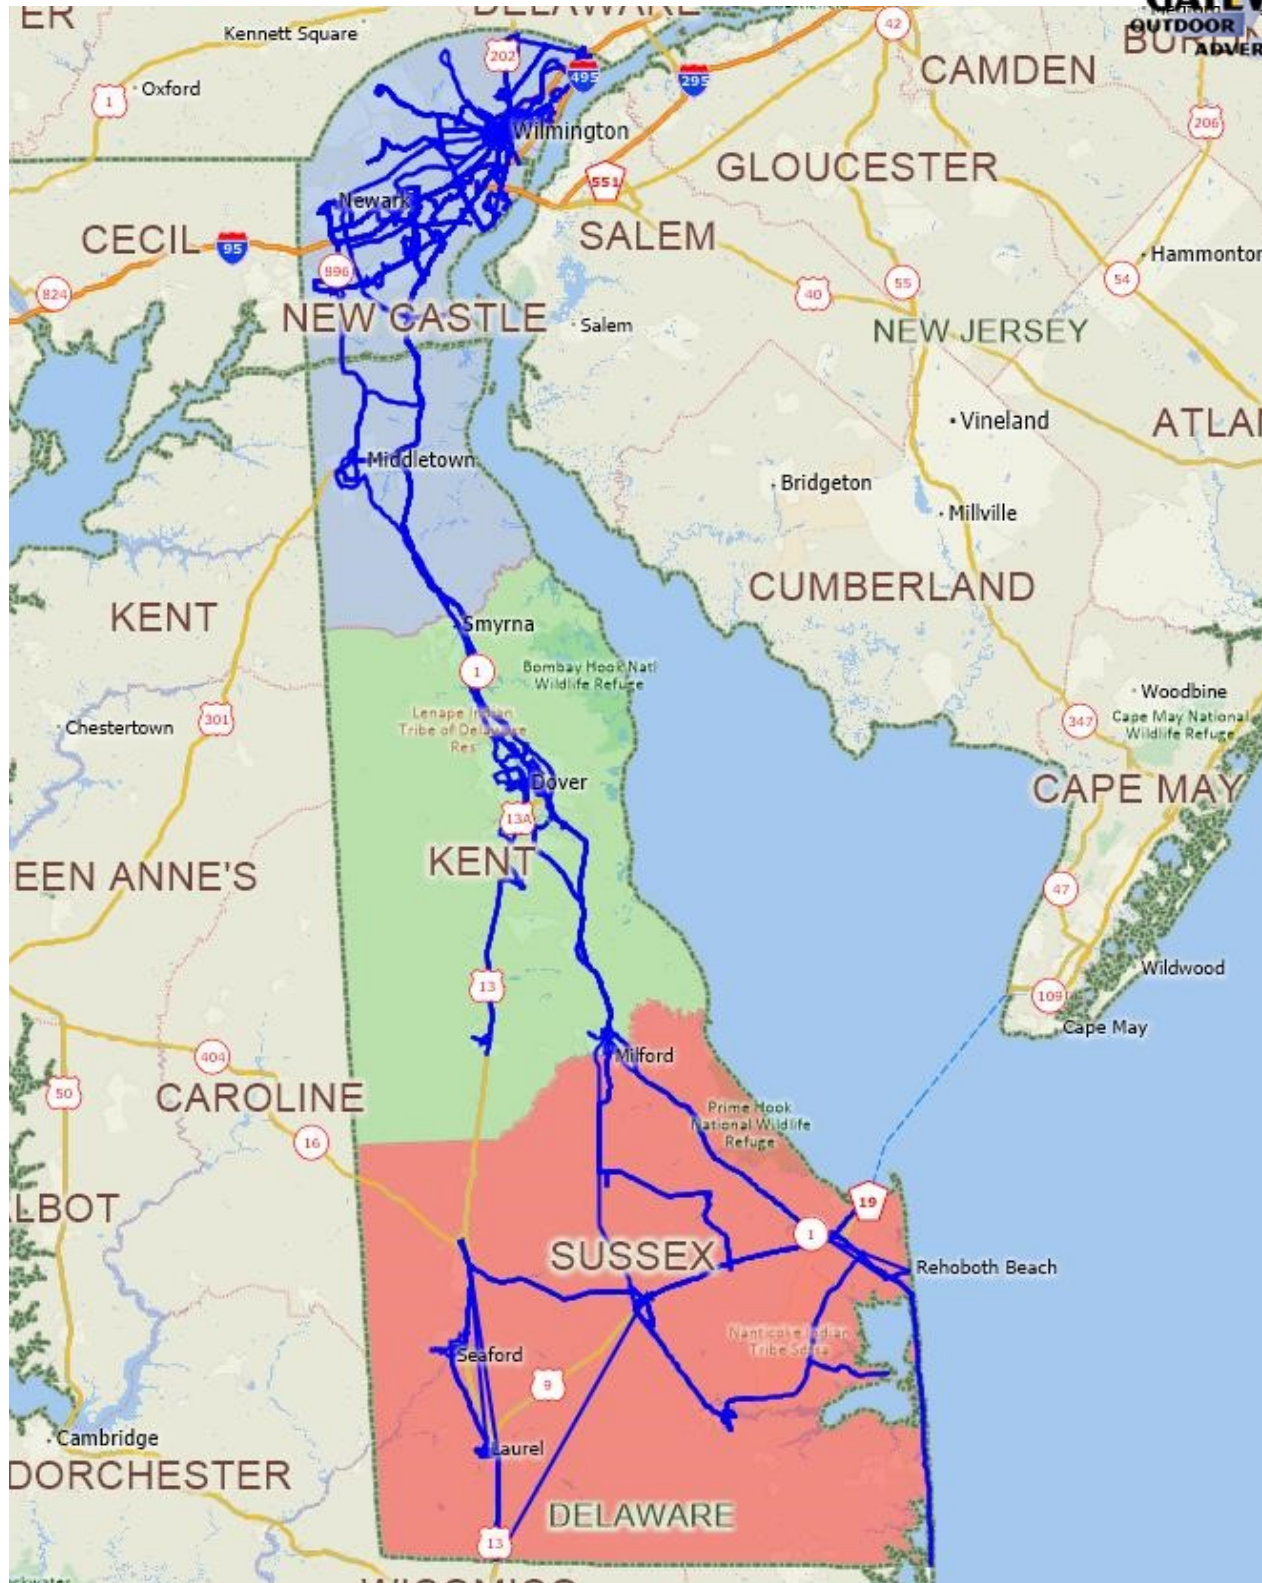

# State of Delaware Transit Bus Routes

**GATEWAY**  
OUTDOOR  
ADVERTISING

# State of Delaware Transit Bus Routes

## Kent County—Bus Routes

## Sussex County—Bus Routes