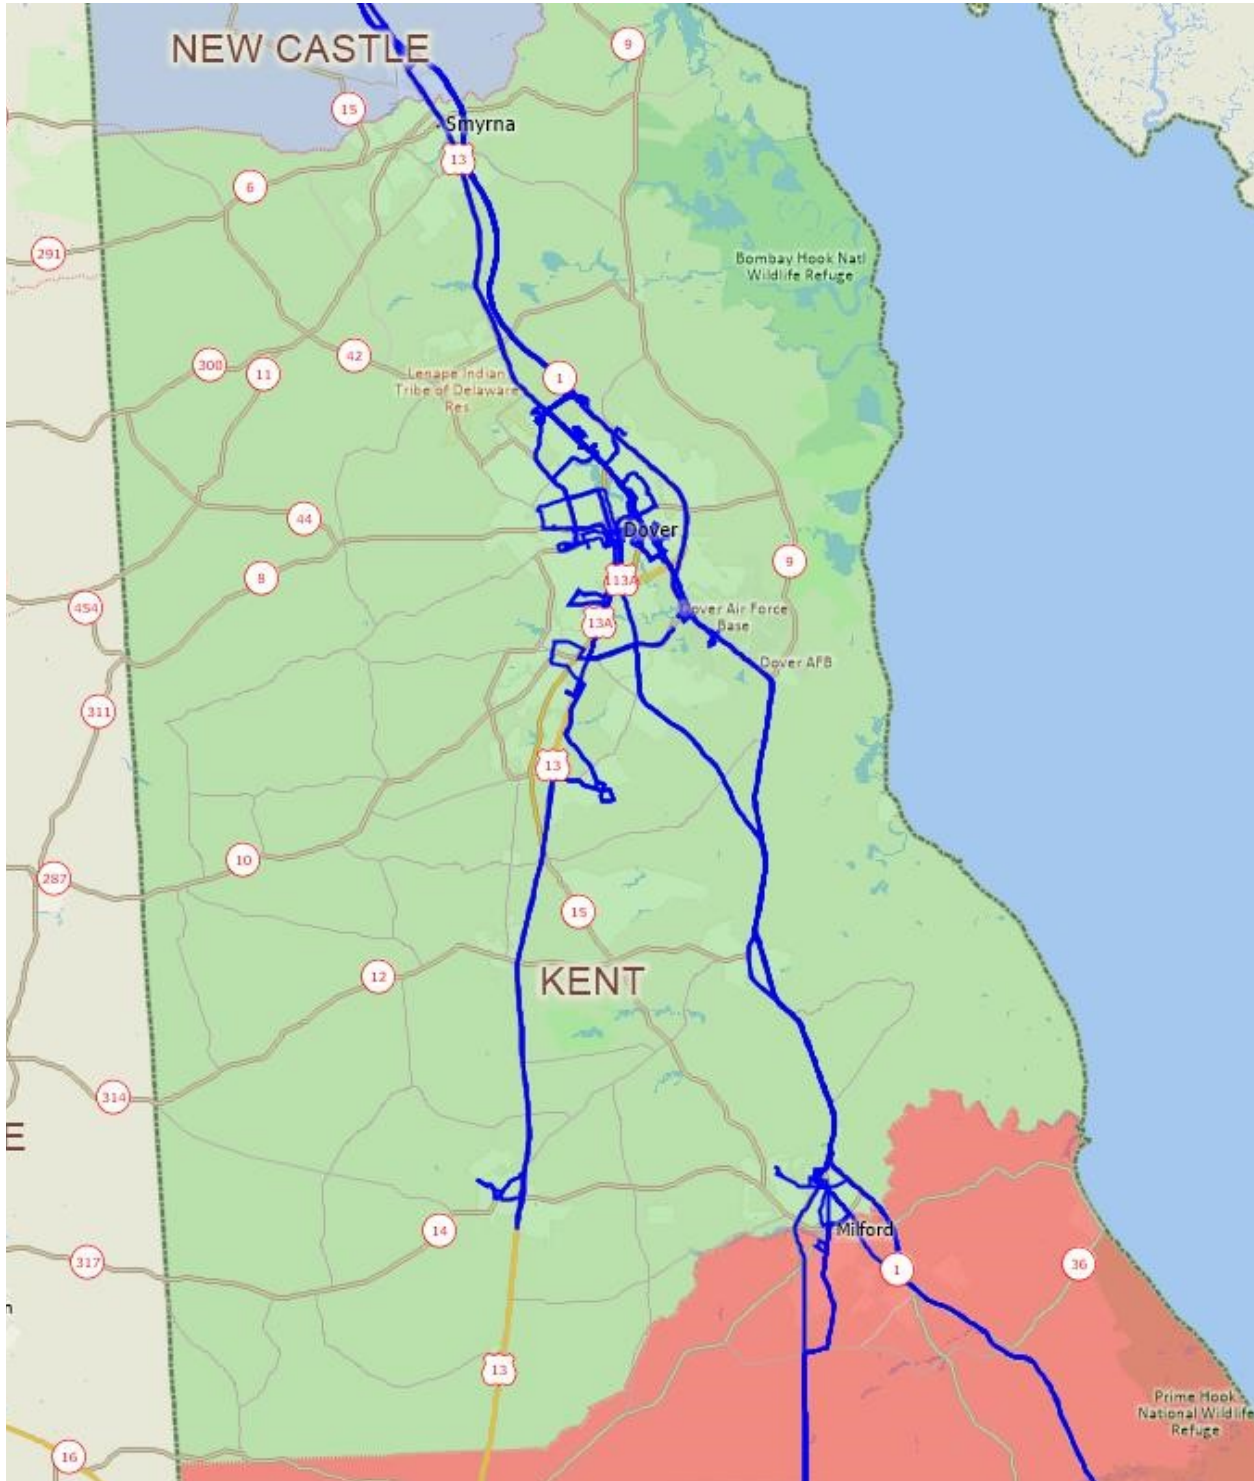

# State of Delaware Transit Bus Routes

## New Castle County—Bus Routes

## Kent County—Bus Routes