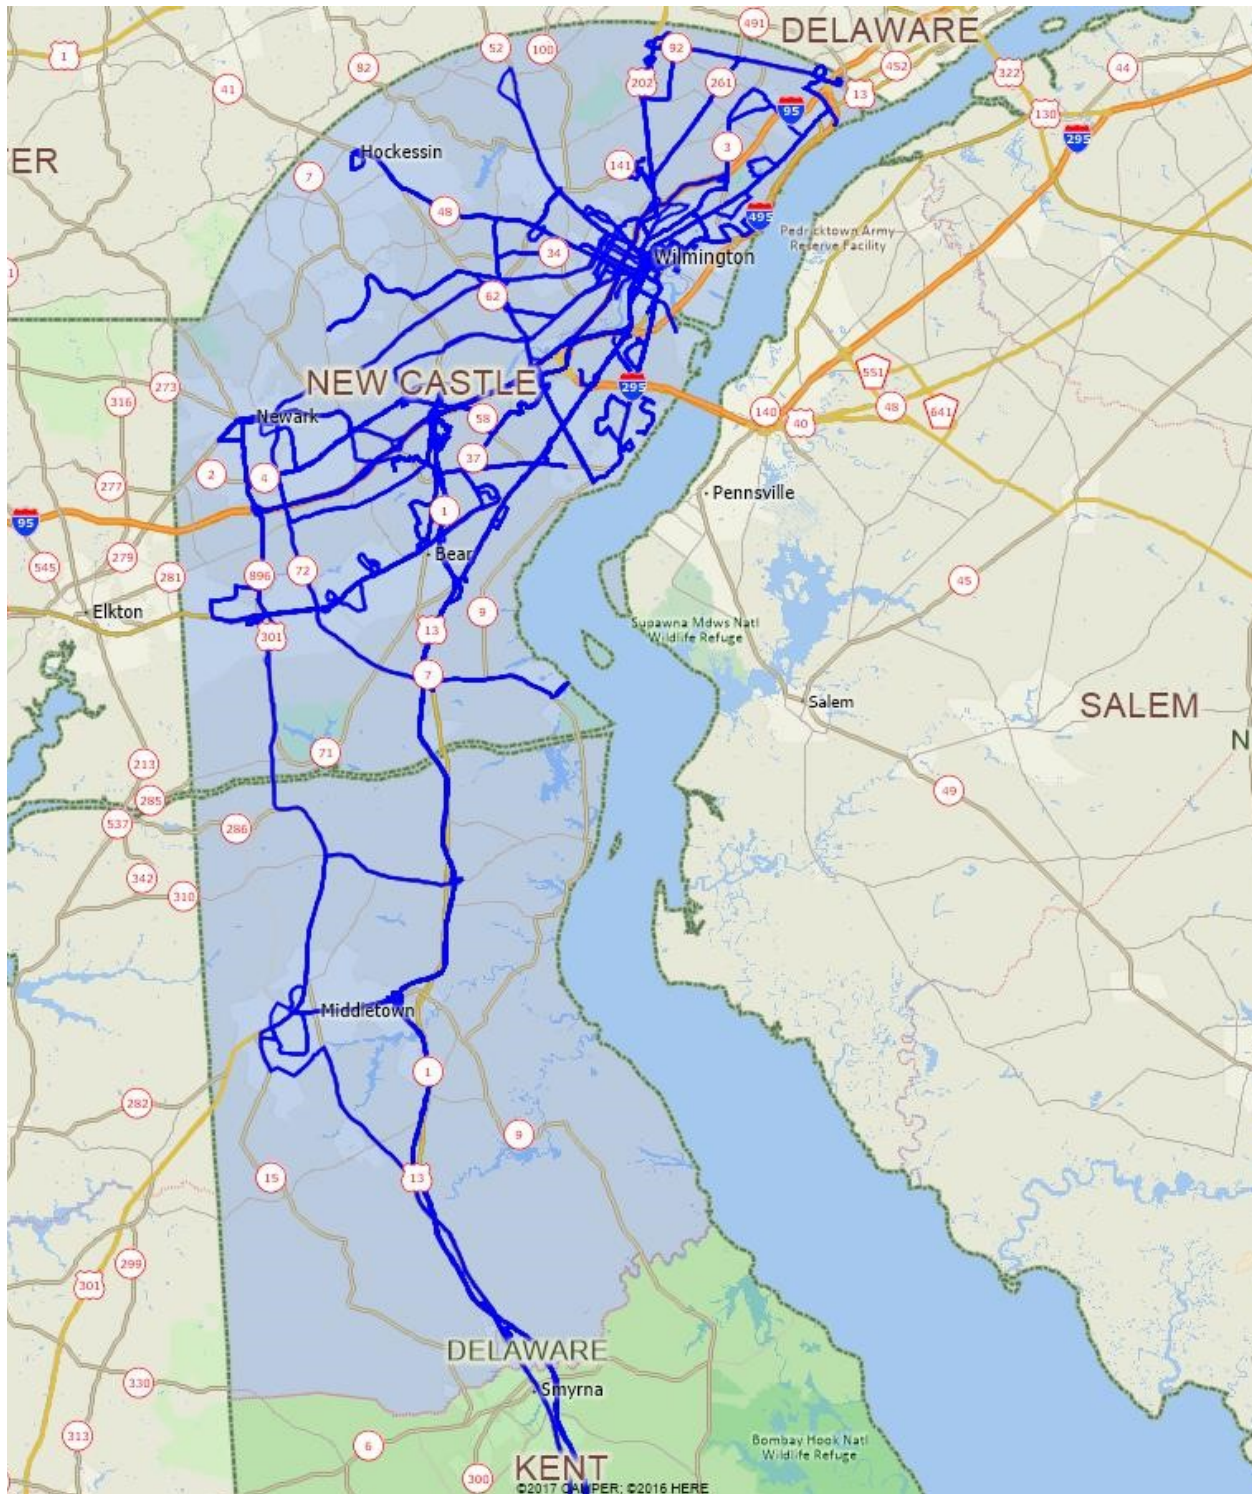

New Castle County—Bus Routes