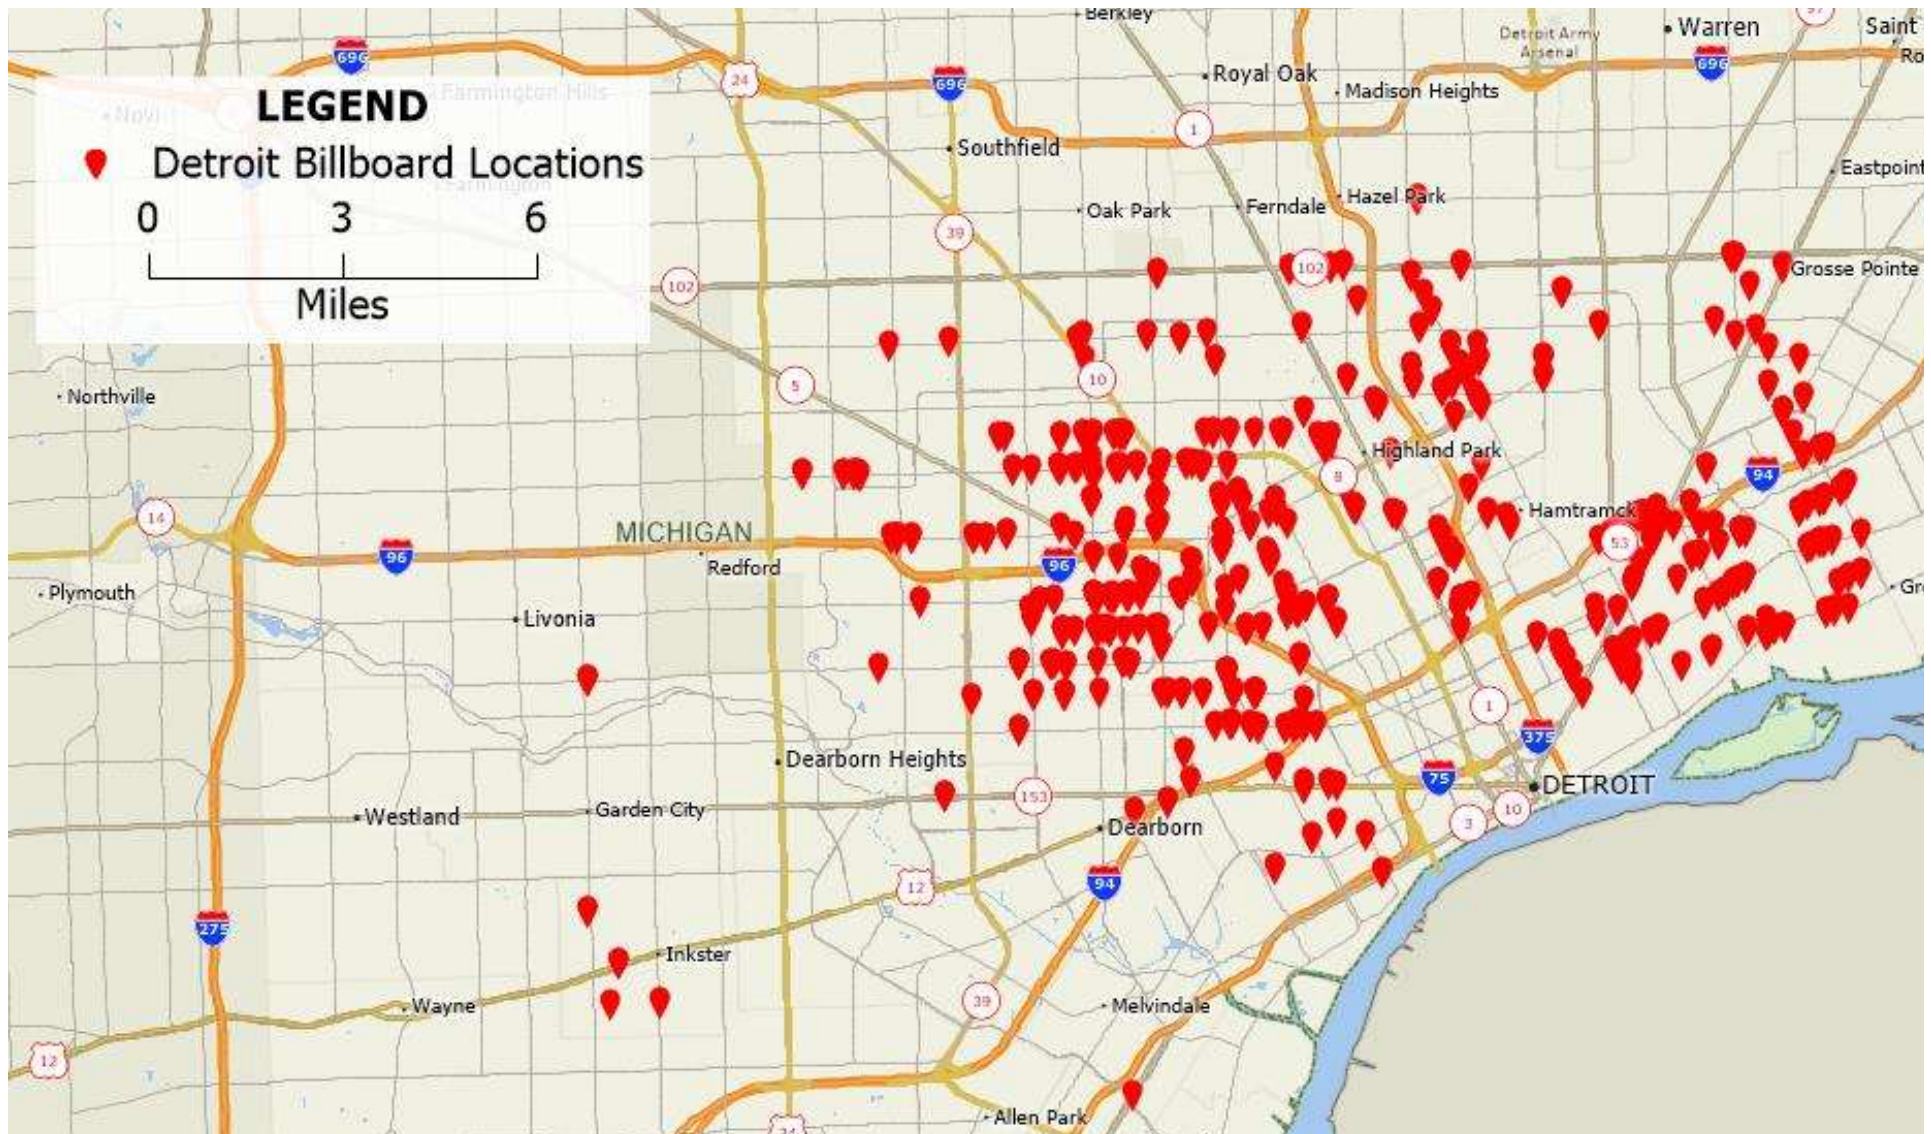

DETROIT MICHIGAN

Billboard Advertising

Billboard Advertising

371 Billboard Locations

672,829 Population

\$28,099 Average HH Income

Race and Ethnicity

78.7% Black

10.2% White

7.03% Hispanic

DETROIT MICHIGAN

Billboard Advertising

DETROIT MICHIGAN

Billboard Advertising

DETROIT MICHIGAN

Billboard Advertising

Production

Size: 12' x 6'

Live Area: 5' x 11'