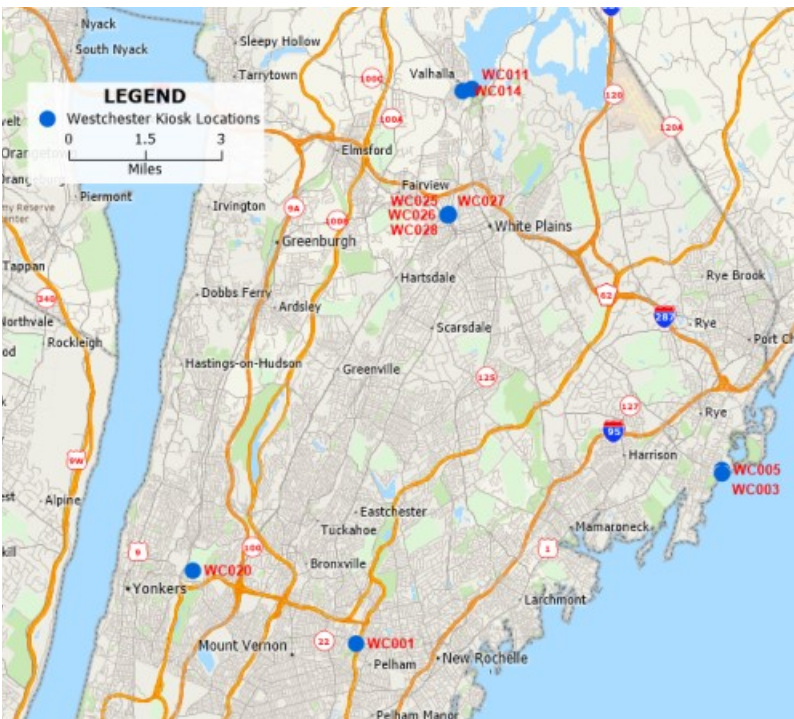

Westchester County

Kiosk & Transit Center Advertising

Westchester County Stats

Population: 967,612

New York DMA Population: 16,500,735

Ethnicity

52.9% White

25.1% Hispanic

13.5% African American

5.1% Other

Demographics

\$94,811 Average Household Income

40 Average Age

45.4 College Educated

Locations Include

Westchester County Center, Tarrytown Road, Bronx River Parkway, Dunwoodie Golf Course, Kensico Dam, Wilson Woods.

Westchester County

Kiosk & Transit Center Advertising

Current Locations

Westchester County

Kiosk & Transit Center Advertising

Current Locations

Number	Media type	Site at	Area	Latitude	Longitude	Faces
1	Kiosk	SB BRADFORD ROAD S/O EAST LINCOLN (WILSON WOODS)	Mt. Vernon	40.91559	-73.81309	2
3	Kiosk	Boardwalk at Ice Arena #1- RYE PLAYLAND	Rye Playland	40.96387	-73.67604	3
5	Kiosk	Ice Arena Entrance #1- RYE PLAYLAND	Rye Playland	40.96464	-73.67615	3
11	Kiosk	NB NORTH BROADWAY @ KENSICO DAM	Valhalla	41.0724	-73.76966	3
14	Kiosk	NB NORTH BROADWAY @ KENSICO DAM	Valhalla	41.07183	-73.77342	3
20	Kiosk	WB YONKERS AVE E/O WASYLENKO LN (DUNWOODIE GC)	Yonkers	40.93616	-73.87422	3
25	Kiosk	SB BRONX RIVER PKWY N/O CENTRAL AVE	Westchester County Center	41.03679	-73.77835	3
26	Kiosk	NB TARRYTOWN RD (RT 119) N/O CENTRAL AVE	Westchester County Center	41.03666	-73.77881	3
27	Kiosk	NB TARRYTOWN RD (RTE 119) N/O CHATTERTON AVE	Westchester County Center	41.0369	-73.77912	3
28	Kiosk	SB BRONX RIVER PKWY S/O CHATTERTON AVE	Westchester County Center	41.03709	-73.77838	3
29	Dioramas	White Plains Transit Center Citylight A-1	White Plains Transit Center	41.034317	-73.773342	6
29	Bus Bench	White Plains Transit Center Bench	White Plains Transit Center	41.034317	-73.773342	16

Westchester County

Kiosk & Transit Center Advertising

Westchester County

White Plains Transit Center

Available Advertising Space

Dioramas 6

Bus Benches 16