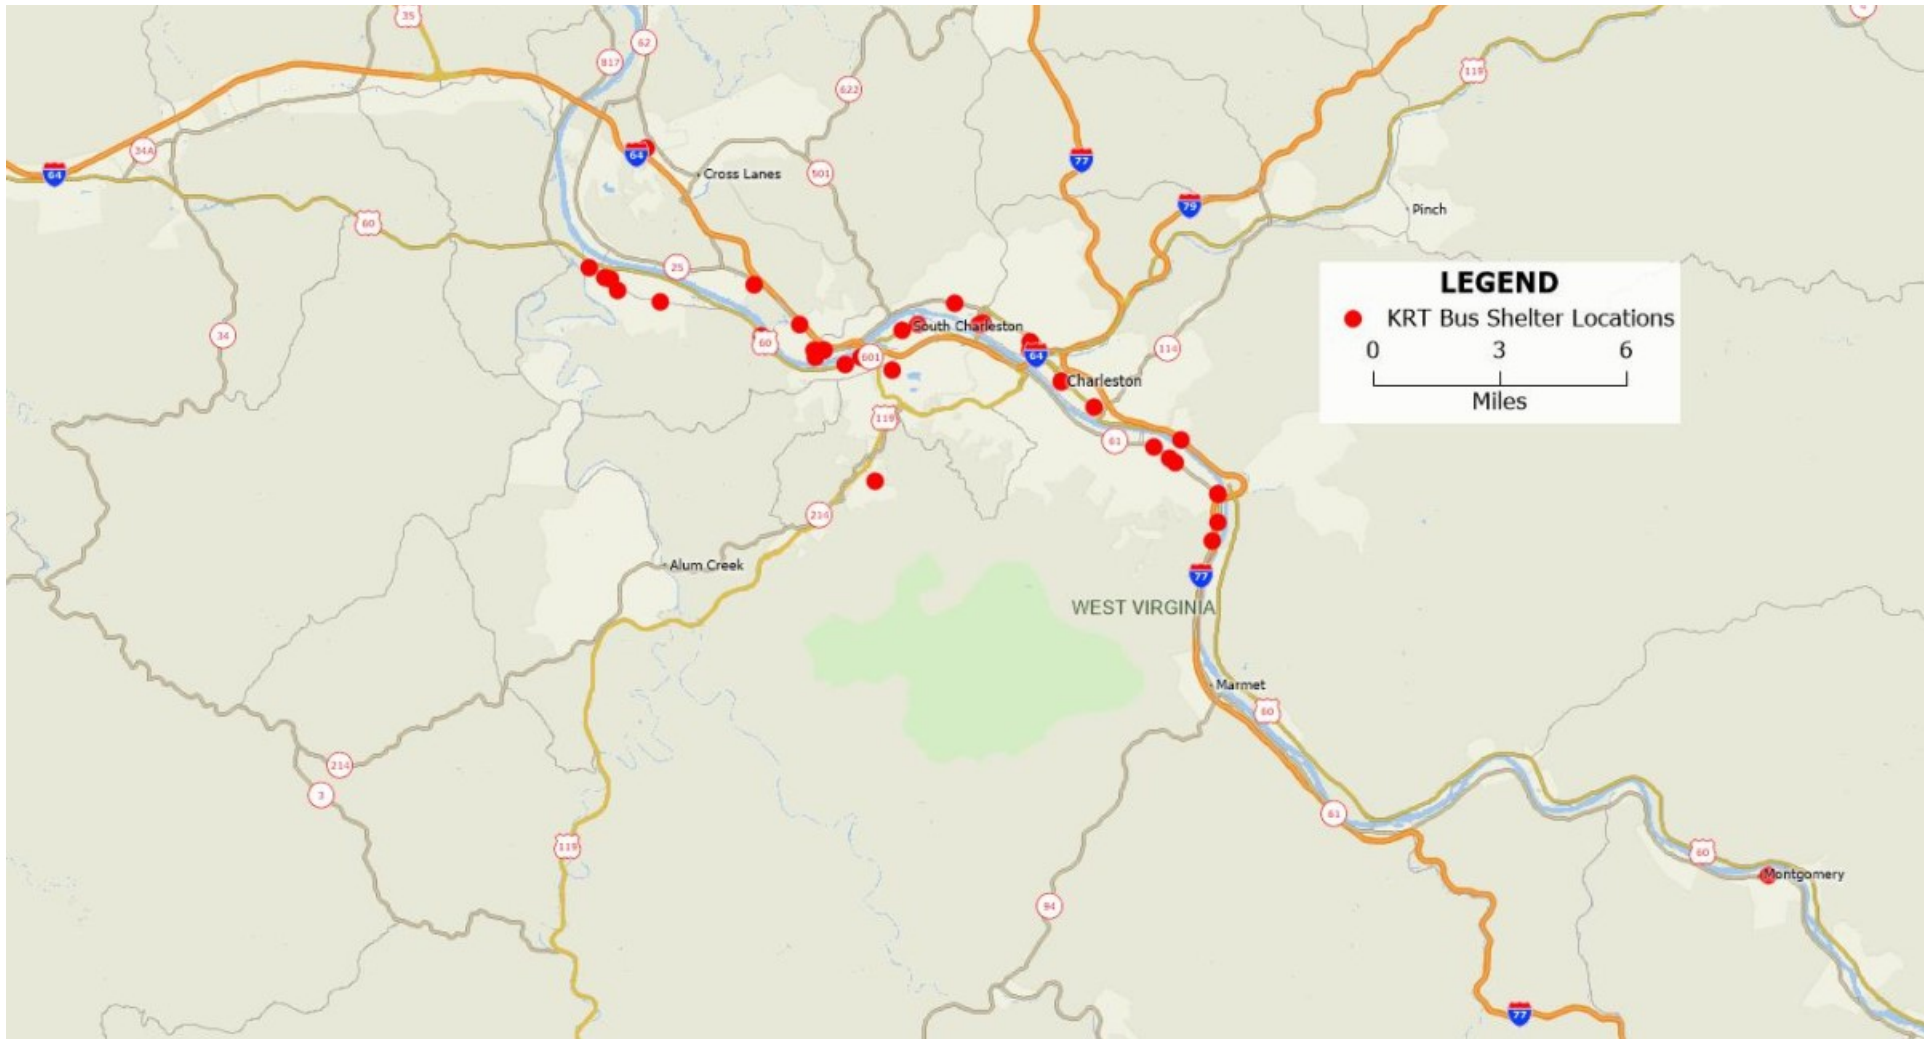

# KRT-Charleston, WV Bus Shelter Advertising

## Bus Shelter Advertising

37 Transit Shelter Locations

\$46,528 Average HH Income

**Kanawha County, WV is the 1st most populated county in West Virginia and borders Boone County, WV; Clay County, WV; Fayette County, WV; Jackson County, WV; Lincoln County, WV; Nicholas County, WV; Putnam County, WV; Raleigh County, WV; Roane County, WV**