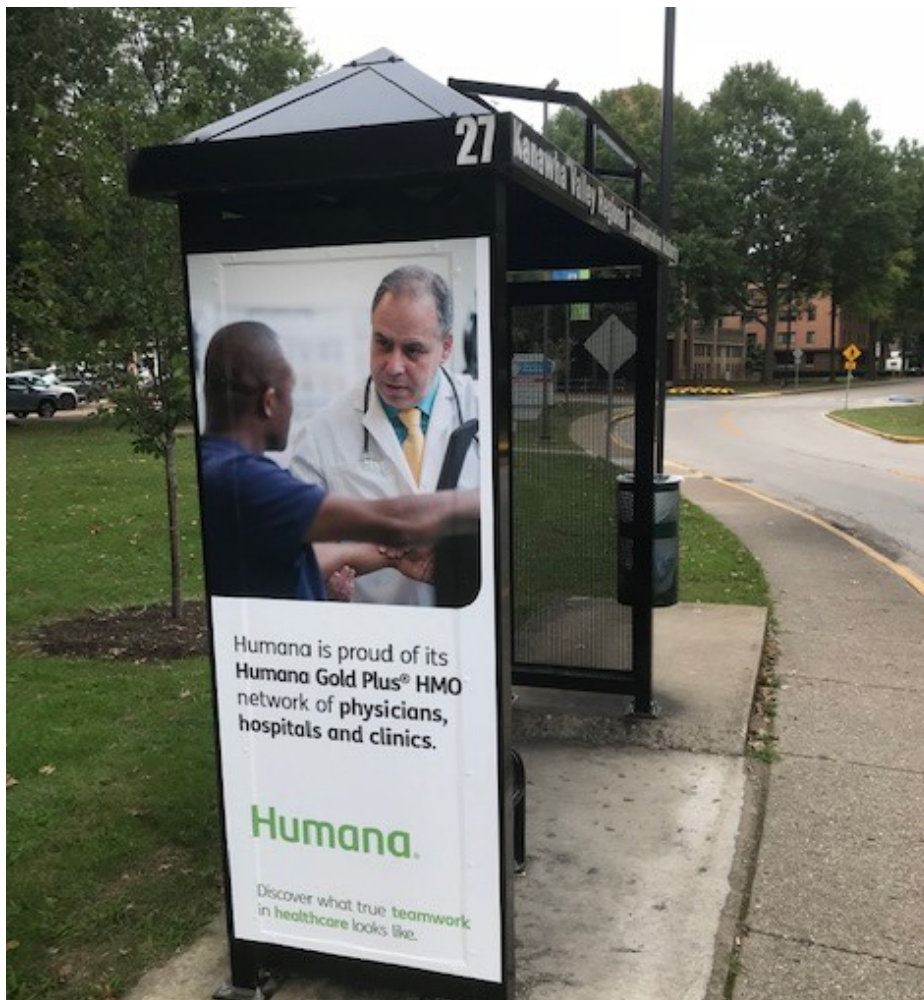

Exterior Advertising