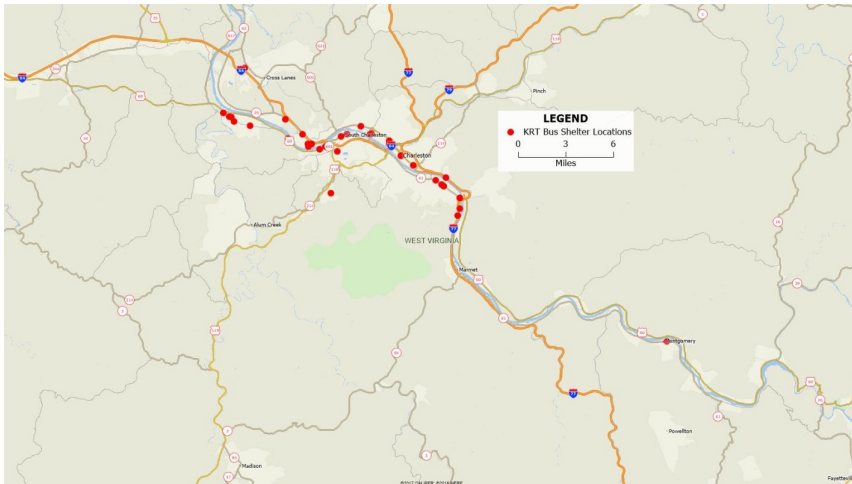

# KRT-Charleston, WV Bus Shelter Advertising

## Bus Shelter Advertising

37 Transit Shelter Locations

\$46,528 Average HH Income

**Kanawha County, WV is the 1st most populated county in West Virginia and borders Boone County, WV; Clay County, WV; Fayette County, WV; Jackson County, WV; Lincoln County, WV; Nicholas County, WV; Putnam County, WV; Raleigh County, WV; Roane County, WV**