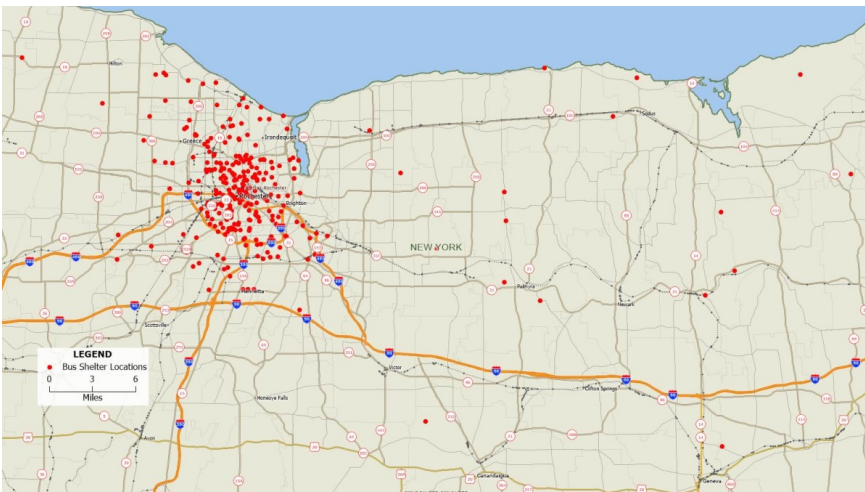

# Regional Transit Service Bus Shelter Advertising

## Bus Shelter Advertising

278 Transit Shelter Locations

1.08 Million Population

\$55,134 Average HH Income

## Areas Covered

Monroe, Genesee, Livingston, Ontario, Seneca, Wayne,  
& Wyoming Counties

# Regional Transit Service Bus Shelter Locations