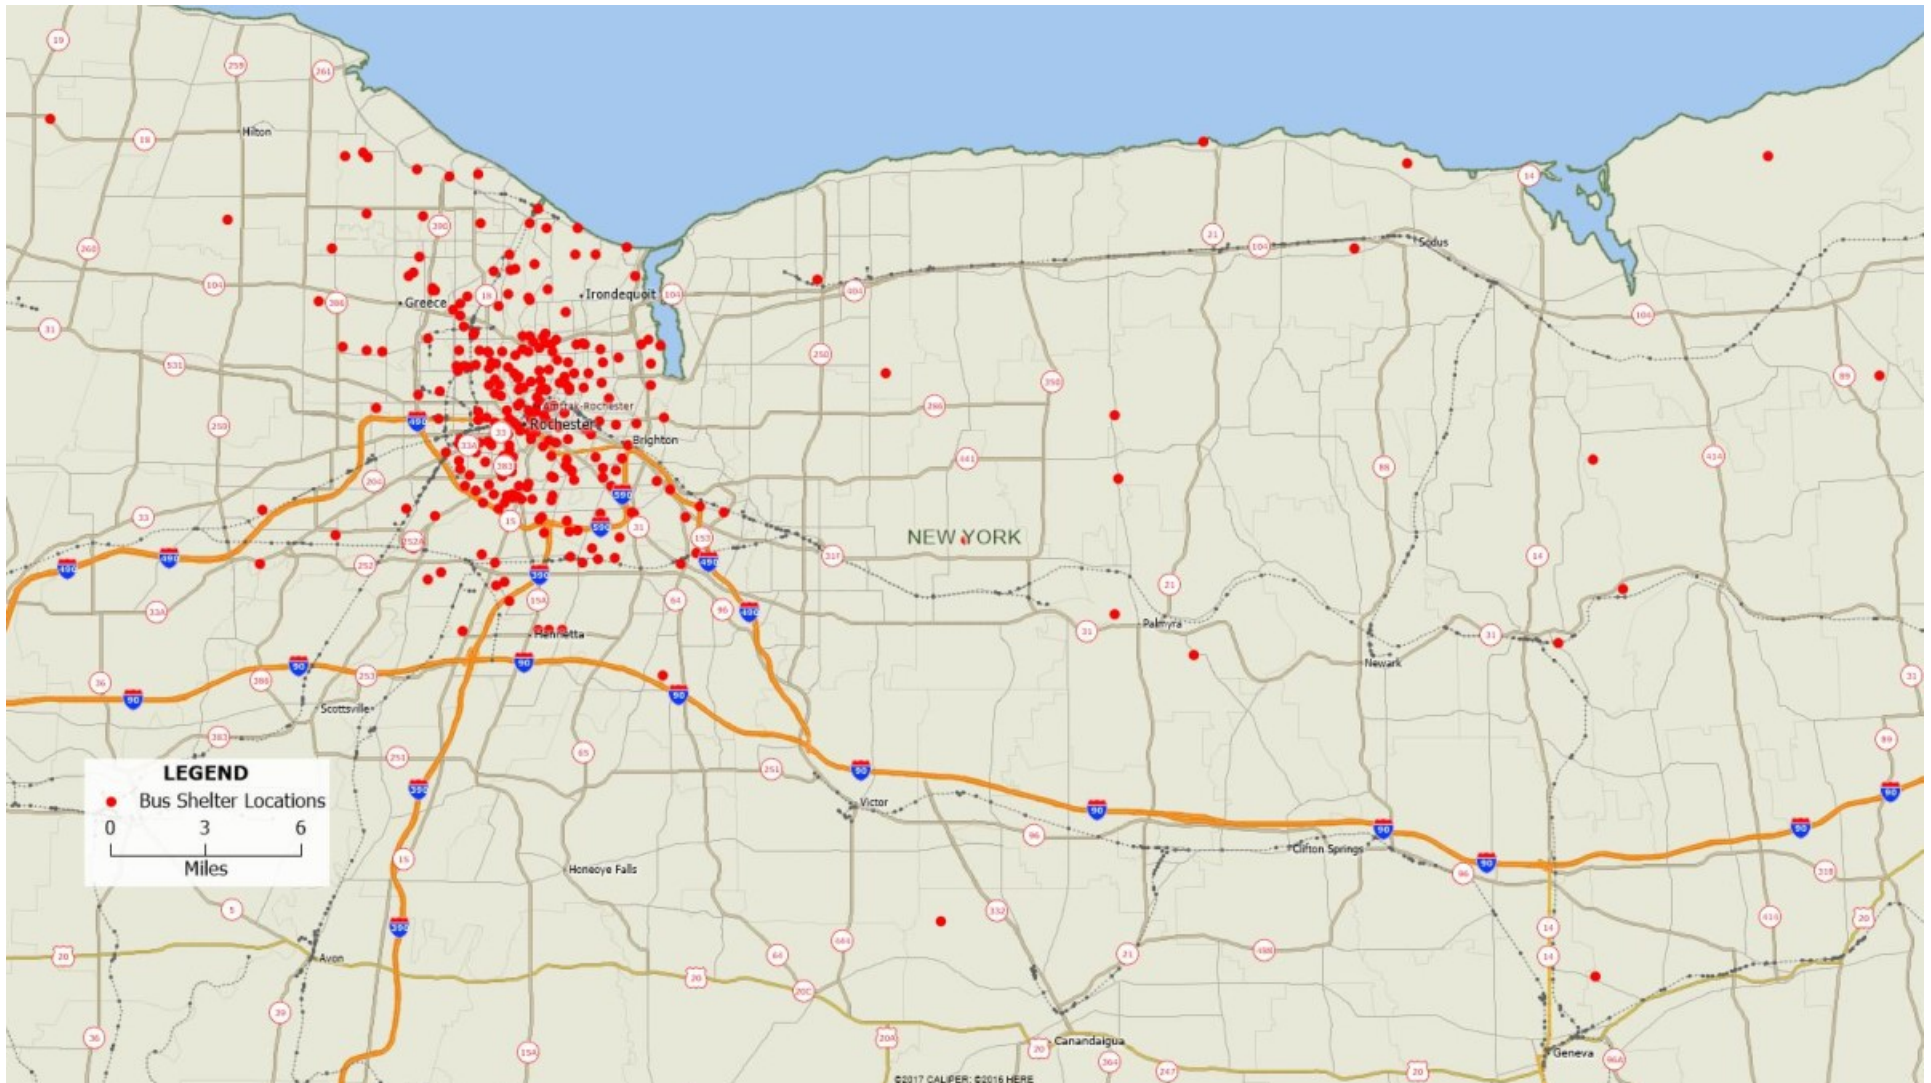

## Bus Shelter Advertising

278 Transit Shelter Locations

1.08 Million Population

\$55,134 Average HH Income

## Areas Covered

Monroe, Genesee, Livingston, Ontario, Seneca, Wayne,  
& Wyoming Counties

# Regional Transit Service Bus Shelter Locations

# Regional Transit Service